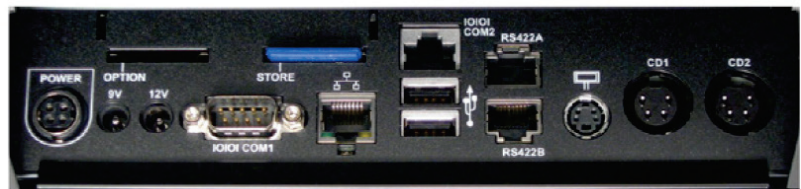

ORACLE MICROS KEYBOARD WORKSTATION 270 SPECIFICATIONS (CONT'D)

Feature	Specifications
Cash drawer ports	2 – 12/24 V ports
Serial ports	6 total • 1 powered DB9 RS232 serial • 2 RJ45 IDN/RS232 serial • 1 RJ45 RS232 serial • 1 internal RJ45 reserved for MCR • 1 internal serial peripheral interface (SPI) reserved
USB ports	5 total • 2 on main I/O panel • 2 on rear I/O panel • 1 internal USB on-the-go header
Pole display ports	Supports Oracle MICROS pole displays
Additional I/O ports	2 SDIO sockets • 1 reserved for store memory card • 1 used for optional wireless card

Oracle MICROS Keyboard Workstation 270 provides numerous ports to handle your peripheral needs.

Oracle Hospitality Products in Bahrain...
KEY INFORMATION TECHNOLOGY
P.O. Box 60, Manama, Bahrain
T +973-17213302 | F +973-17211701
info@kit.bh | www.kit.bh

ORACLE

CONTACT US

For more information about Oracle MICROS Keyboard Workstation 270, visit oracle.com or call +1.800.ORACLE1 to speak to an Oracle representative.

CONNECT WITH US

Integrated Cloud Applications & Platform Services

Copyright © 2015, Oracle and/or its affiliates. All rights reserved. This document is provided for information purposes only, and the contents hereof are subject to change without notice. This document is not warranted to be error-free, nor subject to any other warranties or conditions, whether expressed orally or implied in law, including implied warranties and conditions of merchantability or fitness for a particular purpose. We specifically disclaim any liability with respect to this document, and no contractual obligations are formed either directly or indirectly by this document. This document may not be reproduced or transmitted in any form or by any means, electronic or mechanical, for any purpose, without our prior written permission.

Oracle and Java are registered trademarks of Oracle and/or its affiliates. Other names may be trademarks of their respective owners.

Intel and Intel Xeon are trademarks or registered trademarks of Intel Corporation. All SPARC trademarks are used under license and are trademarks or registered trademarks of SPARC International, Inc. AMD, Opteron, the AMD logo, and the AMD Opteron logo are trademarks or registered trademarks of Advanced Micro Devices. UNIX is a registered trademark of The Open Group. 0715